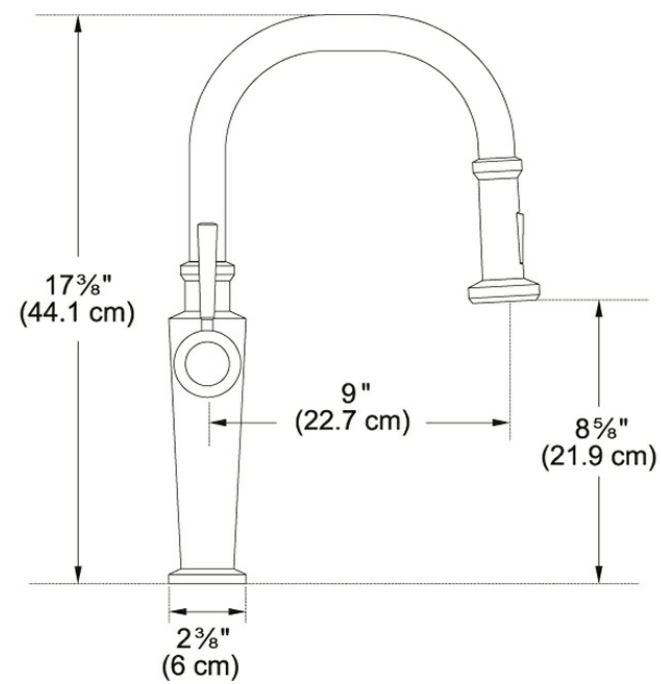

### Product Picture

### Product Information

Version	Pull-Down Spray
Spray Type	Full and Needle Spray
Faucet Operation	Side Lever
Flow Rate	1.75 gpm
Cartridge	35mm Ceramic Cartridge
Where to buy	Showroom
Countertop hole diameter	1 3/8"

### Article Numbers

FUN#	115.0481.329
US Part Number	FF5220